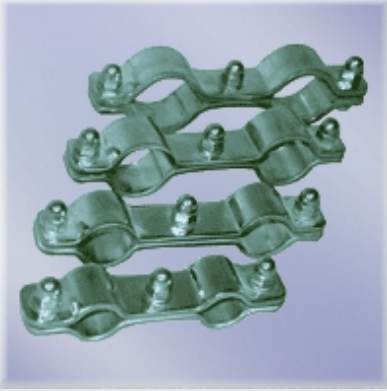

# Connection Clamp

## **Connection Equipments / Connection Clamp**

- AISI 316 - 304 ss material